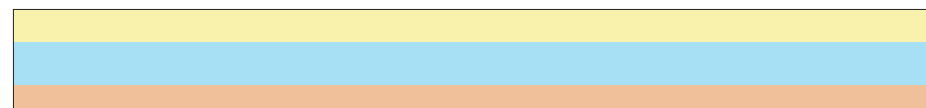

## STRATIFICAZIONI INVOLUCRO / STRATIFICATIONS FABRIC / STRATIFICATION HOUSSE

- **Tessuto Stretch Viscosa Luxury White**  
Stretch fabric Viscosa Luxury White  
Tissu Stretch Viscosa Luxury White

## STRATIFICAZIONI LASTRA / STRATIFICATIONS INNER / STRATIFICATIONS INTÉRIEUR

- Ⓐ **Viscofoam Waterlily® alto 7 cm**  
Viscofoam Waterlily® high 7 cm / Viscofoam waterlily® haute 7 cm
- Ⓑ **Newlattice® alto 9 cm**  
Newlattice® high 9 cm / Newlattice® haute 9 cm
- Ⓒ **Newlattice® indeformabile alto 6 cm**  
Newlattice® indeformable high 6 cm / Newlattice® indéformable haute 6 cm